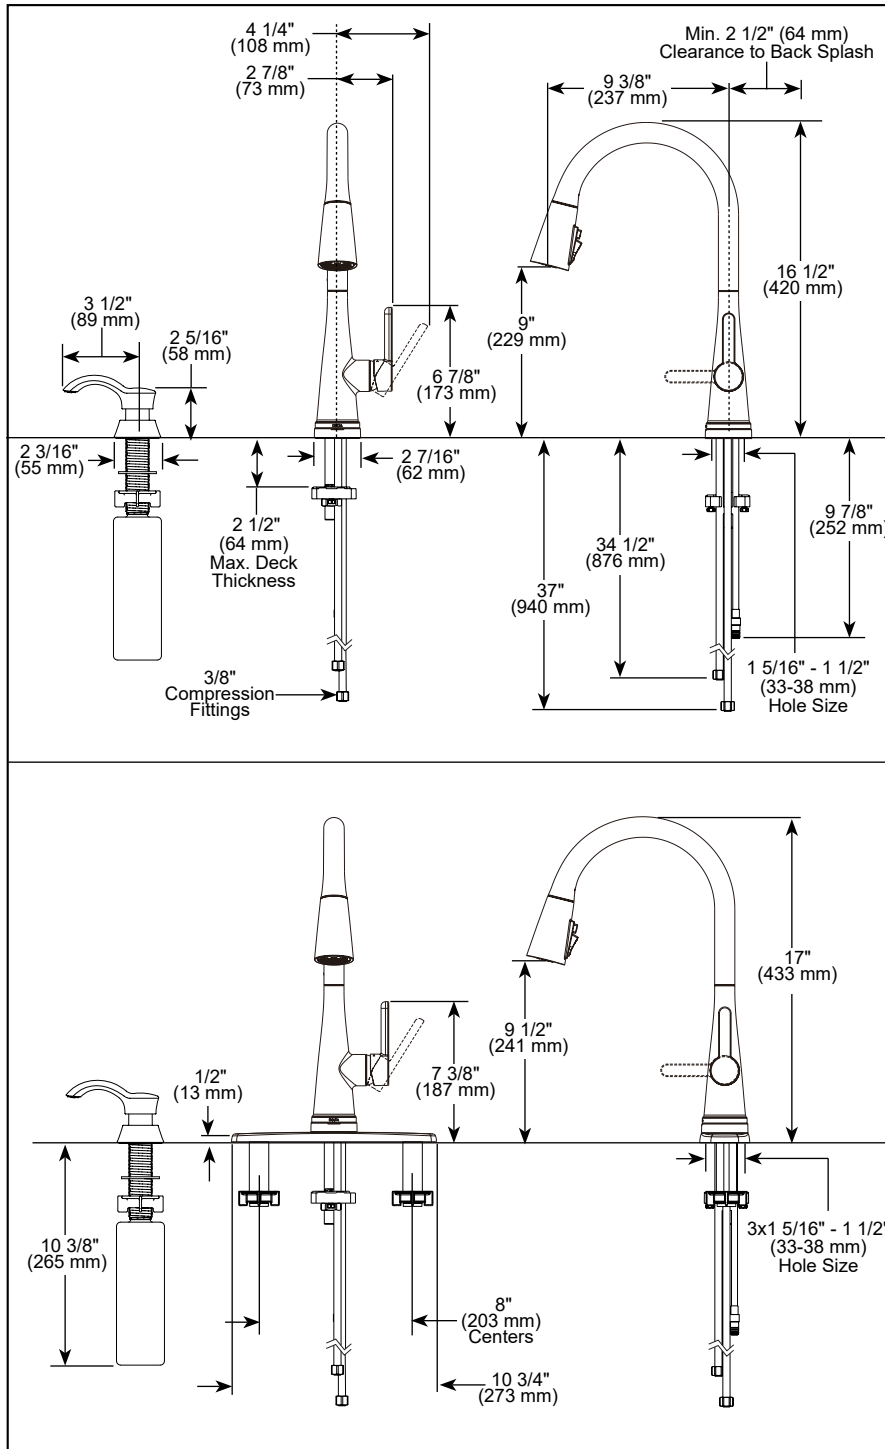

STANDARD SPECIFICATIONS:

- Max flow rate 1.8 gpm @ 60 psi, 6.8 L/min @ 414 kPa
- One or three hole mount (escutcheon optional, included)
- Diamond coated ceramic cartridge
- 3/8" O.D. straight, staggered PEX supply lines
- Spout rotates 360°
- Hot/cold indicator markings
- Dual integral check valves in sprayer assembly
- Three-function wand; Aerated stream, spray or ShieldSpray®
- LED indicator light signals on-off, water temperature and low batteries
- Uses 6 AA (included) or 6 C (optional) batteries
- Optional (EP73954) 120V AC adapter available (3 prong grounded outlet required)
- Soap dispenser with 8 oz reservoir (optional, included)

COMPLIES WITH:

- ASME A112.18.1 / CSA B125.1
- NSF/ANSI/CAN 61 & 372
- ICC/ANSI A117.1 - Valve control only

▲ Designate proper finish suffix

Delta Faucet Company reserves the right (1) to make changes in specifications and materials, and (2) to change or discontinue models, both without notice or obligation. Dimensions are for reference only. See current full-line price book or www.deltafaucet.com for finish options and product availability.